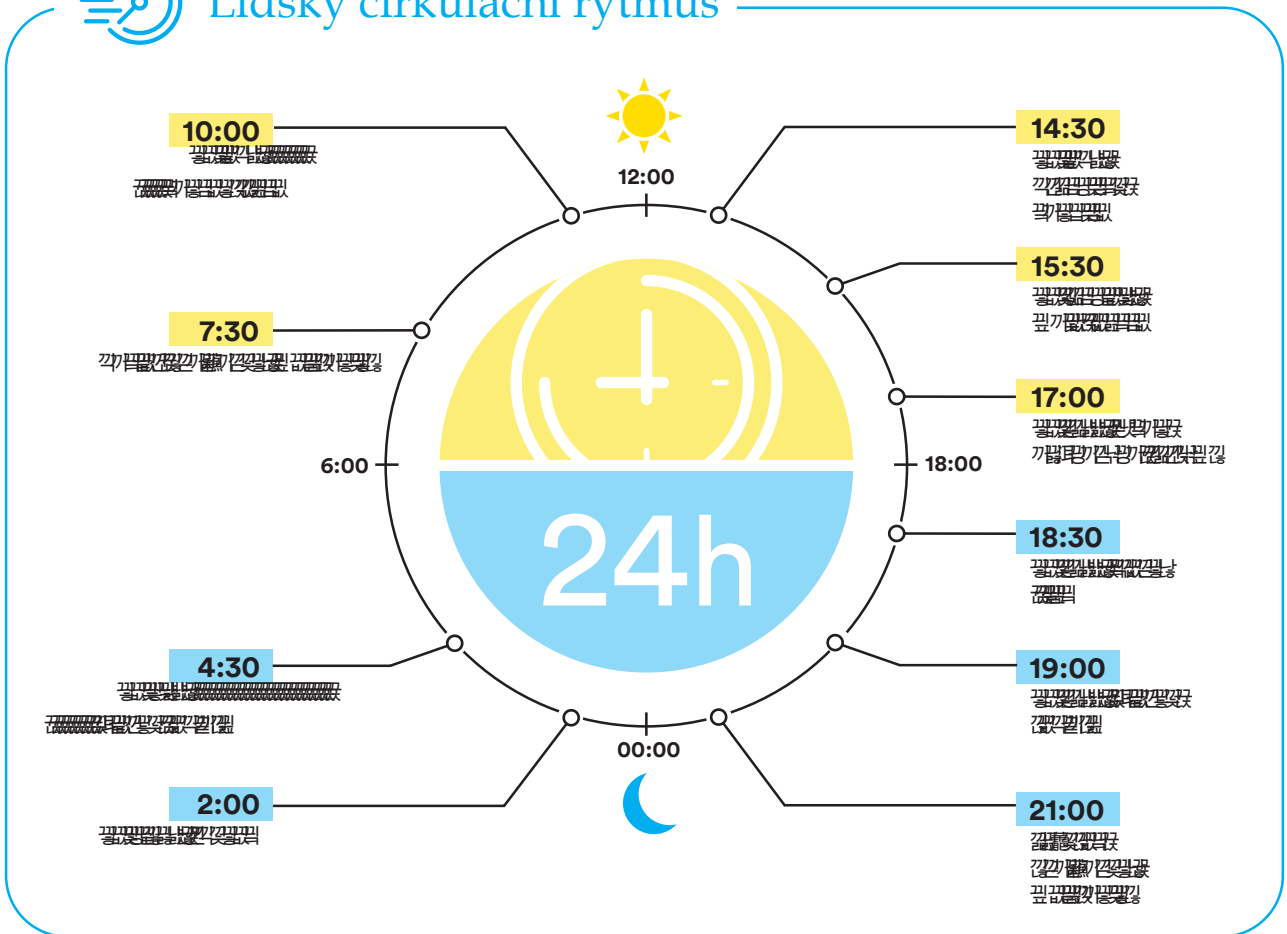

Vliv světla na lidi

光線は人の生活に大きな影響を及ぼす。光の強さや色は人の感情や行動に影響を及ぼす。また、光の不足は人の健康に悪影響を及ぼす。したがって、光の環境を適切に設計することは、人の生活の質を向上させるために重要である。

Lidský cirkulační rytmus